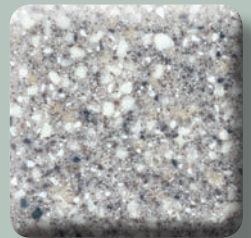

Select Series Colors

*20 of our most popular Corian® colors,
now at a price to fit every budget!*

Glacier White*

Cameo White

Bisque

Vanilla

Sand

Linen

Abalone

Savannah

Aurora

Mojave

Sahara

Terra Collection color

Sandstone

Silt

Maui

Canyon

Tarragon

Moss

Terra Collection color

Cobalt

Flint

Platinum

Terra Collection color

*Ask us about Glacier White, at an even lower, entry level price point.

DuPont Corian® is marketed and distributed by Butler-Johnson.
For more information please call us at 800.776.2167
or visit our website at www.butler-johnson.com